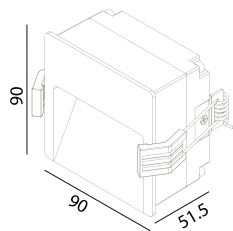

DC Led Wall Light PARDES

white grey black

Aluminum

321 129

LED Power	Colour Temp	Luminous
2.1W	2700/3000K	207 lm
	4000/5000K	236 lm

LIGHT DISTRIBUTION

For 3000k

90x87 (Cut out)

321 130

LED Power	Colour Temp	Luminous
2.1W	2700/3000K	267 lm
	4000/5000K	236 lm

LIGHT DISTRIBUTION

For 3000k

89x87 (Cut out)