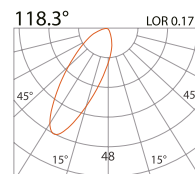

DC Led Wall Light PARDES

white grey black

Aluminum

321 129

LED Power	Colour Temp	Luminous
2.1W	2700/3000K	207 lm
	4000/5000K	236 lm

LIGHT DISTRIBUTION

For 3000k

90x87 (Cut out)

321 130

LED Power	Colour Temp	Luminous
2.1W	2700/3000K	267 lm
	4000/5000K	236 lm

LIGHT DISTRIBUTION

For 3000k

89x87 (Cut out)