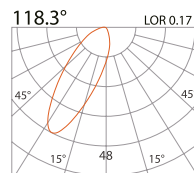

DC Led Wall Light PARDES

white grey black

Aluminum

321 129

LED Power	Colour Temp	Luminous
2.1W	2700/3000K	207 lm
	4000/5000K	236 lm

LIGHT DISTRIBUTION

For 3000k

90x87 (Cut out)

321 130

LED Power	Colour Temp	Luminous
2.1W	2700/3000K	267 lm
	4000/5000K	236 lm

LIGHT DISTRIBUTION

For 3000k

89x87 (Cut out)