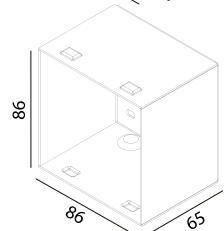

DC Led Wall Light PARDES

white grey black

Aluminum

321 129

LED Power	Colour Temp	Luminous
2.1W	2700/3000K	207 lm
	4000/5000K	236 lm

LIGHT DISTRIBUTION

For 3000k

90x87 (Cut out)

321 130

LED Power	Colour Temp	Luminous
2.1W	2700/3000K	267 lm
	4000/5000K	236 lm

LIGHT DISTRIBUTION

For 3000k

89x87 (Cut out)