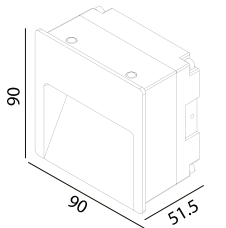

DC Led Wall Light PARDES

white grey black

Aluminum

321 129

LED Power	Colour Temp	Luminous
2.1W	2700/3000K	207 lm
	4000/5000K	236 lm

LIGHT DISTRIBUTION

For 3000k

90x87 (Cut out)

321 130

LED Power	Colour Temp	Luminous
2.1W	2700/3000K	267 lm
	4000/5000K	236 lm

LIGHT DISTRIBUTION

For 3000k

89x87 (Cut out)